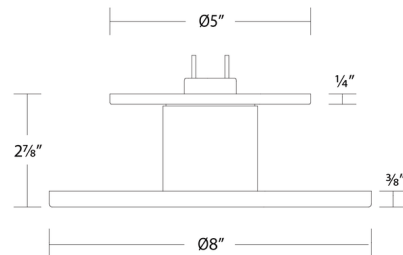

### Specifications

COLOR	N/A
BODY FINISH	Black
WATTAGE	10W
DIMMER	Low Voltage Electronic
DIMENSIONS	8"W x 2.88"H
INTEGRATED LED MODULE	1 x LED/10W/120V LED