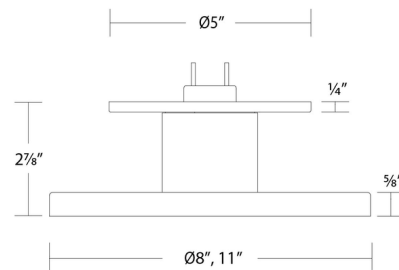

CLICK TO VIEW PRODUCT

Notes: