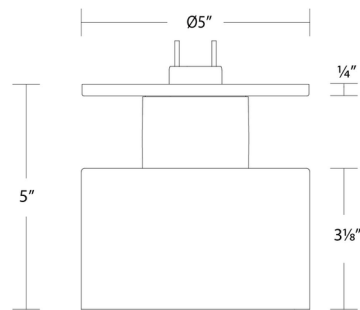

CLICK TO VIEW PRODUCT

Notes: