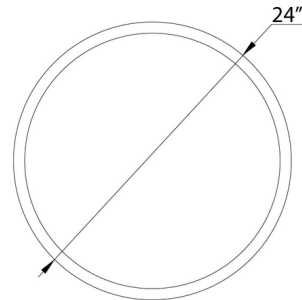

CLICK TO VIEW PRODUCT

Notes: