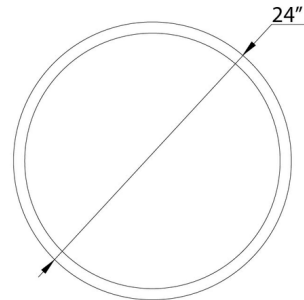

### Description

The Round Color-Select Wall / Ceiling Light offers an impressive size that will make a design statement while providing soft, diffused light and comforting illumination. Features a color-select switch which allows user to field select between 2700K, 3000K, 3500K, 4000K or 5000K color temperature options. TRIAC and ELV dimming.

Shown in white / white

1"

24"