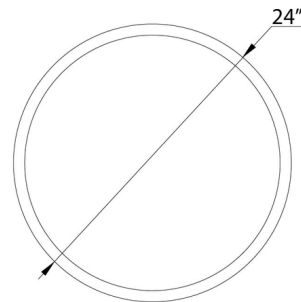

CLICK TO VIEW PRODUCT

Notes: