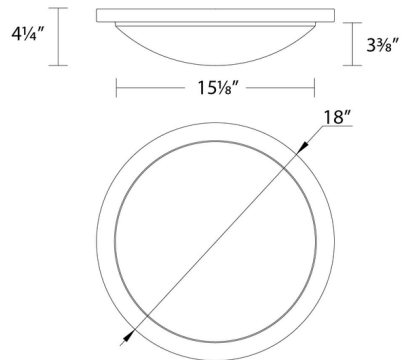

Shown in white / white

CLICK TO VIEW PRODUCT

Notes: