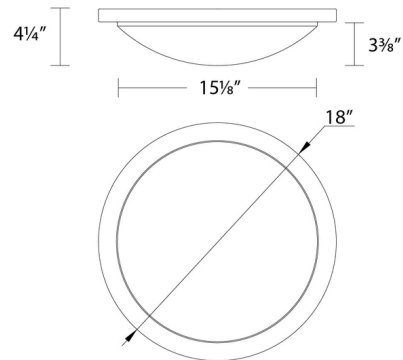

Description

Elegant as a graceful dewdrop, this traditional domed flush mount features an appealing modern look with a soft, sweeping acrylic lens. , Can be mounted on ceiling or wall in all orientations. Features a color-select switch which allows user to field select between 2700K, 3000K, 3500K, 4000K or 5000K color temperature options. TRIAC and ELV dimming.

Shown in white / white

Specifications

COLOR	White
BODY FINISH	White
WATTAGE	45W
DIMMER	Low Voltage Electronic
DIMENSIONS	18"W x 4.25"H
INTEGRATED LED MODULE	1 x LED/45W/120V LED

Technical Information

LAMP LIFE	50000 hours
COLOR RENDERING	90 CRI
LAMP COLOR	CCT Select
LUMENS/WATT	67.78
LUMINOUS FLUX	3050 lumens