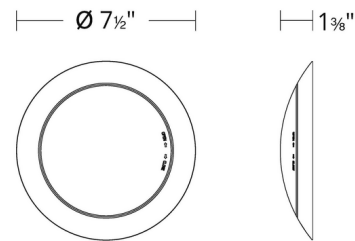

### Description

The Disc Color-Select Wall/Ceiling Light can be used as a retrofit over a 5 inch or 6 inch recessed can or install over a 3 inch or 4 inch junction box. Can be mounted on wall or ceiling. Features color-select switch which allows user to field select between 2700K, 3000K, 3500K, 4000K or 5000K color temperature options. TRIAC and ELV dimming. Sold in a 4-pack, 10-pack or 24-pack.

### Specifications

COLOR	White
BODY FINISH	White
WATTAGE	15W
DIMMER	Low Voltage Electronic
DIMENSIONS	7.5"W x 1.25"H x 1.25"D
INTEGRATED LED MODULE	LED/15W/120V LED

### Technical Information

LAMP LIFE	50000 hours
COLOR RENDERING	90 CRI
LAMP COLOR	CCT Select
LUMENS/WATT	63.33
LUMINOUS FLUX	950 lumens

Shown in white / white

CLICK TO VIEW PRODUCT

Notes: