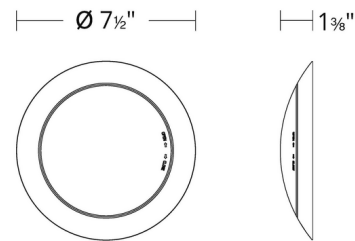

CLICK TO VIEW PRODUCT

Notes: