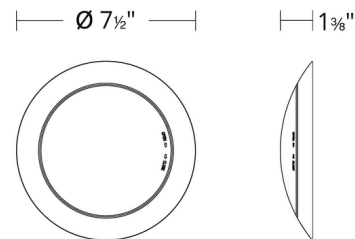

### Description

The Disc Color-Select Wall/Ceiling Light can be used as a retrofit over a 5 inch or 6 inch recessed can or install over a 3 inch or 4 inch junction box. Can be mounted on wall or ceiling. Features color-select switch which allows user to field select between 2700K, 3000K, 3500K, 4000K or 5000K color temperature options. TRIAC and ELV dimming. Sold in a 4-pack, 10-pack or 24-pack.

### Specifications

COLOR	White
BODY FINISH	White
WATTAGE	15W
DIMMER	Low Voltage Electronic
DIMENSIONS	7.5"W x 1.25"H x 1.25"D
INTEGRATED LED MODULE	LED/15W/120V LED