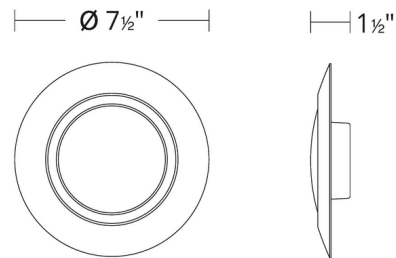

CLICK TO VIEW PRODUCT

Notes: