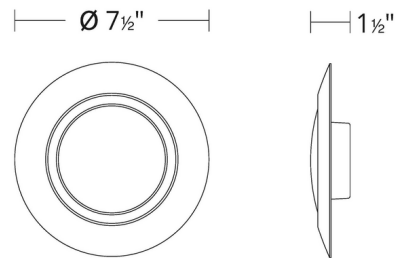

### Description

The Icbinr Color-Select Wall/Ceiling Light imitates a 6 inch line voltage recessed downlight with an R30 light bulb. Retrofit over a 5 inch or 6 inch recessed can or install over a 4 inch junction box or a combination 3/0-4/0 electrical box. Driver installed within the junction box (driver dimension: 2.875 inch dia x 0.875 inch). Features color-select switch which allows user to field select between 2700K, 3000K, 3500K, 4000K or 5000K color temperature options. TRIAC and ELV dimming.

### Specifications

COLOR . . . . . White  
 BODY FINISH . . . . . White  
 WATTAGE . . . . . 16W  
 DIMMER . . . . . Low Voltage Electronic  
 DIMENSIONS . . . . . 7.5"W x 1.5"H x 1.5"D  
 INTEGRATED LED MODULE . . . . . 1 x LED/16W/120V LED