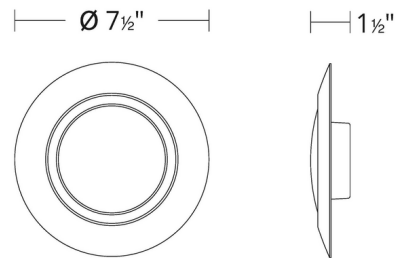

### Description

The Icbinr Color-Select Wall/Ceiling Light imitates a 6 inch line voltage recessed downlight with an R30 light bulb. Retrofit over a 5 inch or 6 inch recessed can or install over a 4 inch junction box or a combination 3/0-4/0 electrical box. Driver installed within the junction box (driver dimension: 2.875 inch dia x 0.875 inch). Features color-select switch which allows user to field select between 2700K, 3000K, 3500K, 4000K or 5000K color temperature options. TRIAC and ELV dimming. Note: Sold in a 4-pack or 10 pack.

### Specifications

COLOR	White
BODY FINISH	White
WATTAGE	16W
DIMMER	Low Voltage Electronic
DIMENSIONS	7.5"W x 1.5"H x 1.5"D
INTEGRATED LED MODULE	LED/16W/120V LED