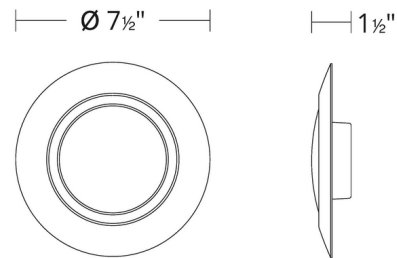

By WAC Lighting

Description

The Icbinr Color-Select Wall/Ceiling Light imitates a 6 inch line voltage recessed downlight with an R30 light bulb. Retrofit over a 5 inch or 6 inch recessed can or install over a 4 inch junction box or a combination 3/0-4/0 electrical box. Driver installed within the junction box (driver dimension: 2.875 inch dia x 0.875 inch). Features color-select switch which allows user to field select between 2700K, 3000K, 3500K, 4000K or 5000K color temperature options. TRIAC and ELV dimming. Note: Sold in a 4-pack or 10 pack.

Shown in white / white

Specifications

COLOR	White
BODY FINISH	White
WATTAGE	16W
DIMMER	Low Voltage Electronic
DIMENSIONS	7.5"W x 1.5"H x 1.5"D
INTEGRATED LED MODULE	LED/16W/120V LED

Technical Information