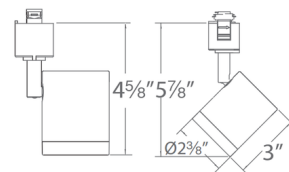

By WAC Lighting

Description

The Charge 120V Color-Select 3-Light Track Kit includes an H-style four foot section of track, three Charge Color-Select track heads, and a floating canopy. Constructed of die-cast aluminum and a frosted TIR lens with a 45 degree beam angle. Heads feature 350 degree horizontal and 90 degree vertical aiming. TRIAC and ELV dimming.

Specifications

COLOR Clear
 BODY FINISH White
 WATTAGE 27W
 DIMMER Low Voltage Electronic
 DIMENSIONS 48"W x 5.88"H x 2.38"D
 INTEGRATED LED MODULE 3 x LED/9W/120V LED

Technical Information

COLOR RENDERING 90 CRI
 LAMP COLOR CCT Select
 LUMENS/WATT 288.33
 LUMINOUS FLUX 2595 lumens

Notes:

Shown in white / clear

- Track Pack includes
- 4ft H Track
 - Floating Canopy
 - Three 8010 Charge Track Heads

CLICK TO VIEW PRODUCT