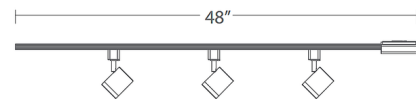

By WAC Lighting

Description

The Charge 120V Color-Select 3-Light Track Kit includes an H-style four foot section of track, three Charge Color-Select track heads, and a floating canopy. Constructed of die-cast aluminum and a frosted TIR lens with a 45 degree beam angle. Heads feature 350 degree horizontal and 90 degree vertical aiming. TRIAC and ELV dimming.

Specifications

COLOR Clear
 BODY FINISH White
 WATTAGE 27W
 DIMMER Low Voltage Electronic
 DIMENSIONS 48"W x 5.88"H x 2.38"D
 INTEGRATED LED MODULE 3 x LED/9W/120V LED

Technical Information

COLOR RENDERING 90 CRI
 LAMP COLOR CCT Select
 LUMENS/WATT 288.33
 LUMINOUS FLUX 2595 lumens

Notes:

Shown in white / clear

- Track Pack includes
- 4ft H Track
 - Floating Canopy
 - Three 8010 Charge Track Heads

CLICK TO VIEW PRODUCT