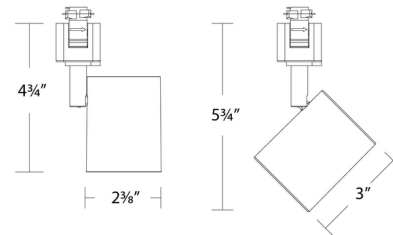

### Description

The H Series (Halo) Charge 8020 120 Volt Color-Select track head offers superior light output in a small, unobtrusive design. Features a color select switch allowing user to select between 2700K, 3000K, 3500K, 4000K or 5000K color temperature with a frosted TIR lens. 350 design horizontal and 90 degree vertical aiming. Driver concealed within fixture. TRIAC and ELV dimming. Compatibility: WAC H Series and Halo 120 volt single circuit line voltage track system (Halo track by others) Sold in 2-pack, 6-pack and 12-pack options.

### Specifications

COLOR	Clear
BODY FINISH	White
WATTAGE	9W
DIMMER	Low Voltage Electronic
DIMENSIONS	2.38"W x 5.88"H
INTEGRATED LED MODULE	LED/9W/120V LED