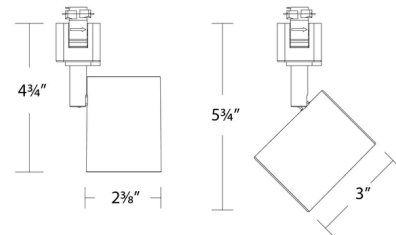

Description

The H Series (Halo) Charge 8020 120 Volt Color-Select track head offers superior light output in a small, unobtrusive design. Features a color select switch allowing user to select between 2700K, 3000K, 3500K, 4000K or 5000K color temperature with a frosted TIR lens. 350 design horizontal and 90 degree vertical aiming. Driver concealed within fixture. TRIAC and ELV dimming. Compatibility: WAC H Series and Halo 120 volt single circuit line voltage track system (Halo track by others) Sold in 2-pack, 6-pack and 12-pack options.

Shown in white / clear

Specifications

COLOR	Clear
BODY FINISH	White
WATTAGE	9W
DIMMER	Low Voltage Electronic
DIMENSIONS	2.38"W x 5.88"H
INTEGRATED LED MODULE	LED/9W/120V LED

Technical Information

LAMP COLOR	CCT Select
LUMENS/WATT	96.11
LUMINOUS FLUX	865 lumens