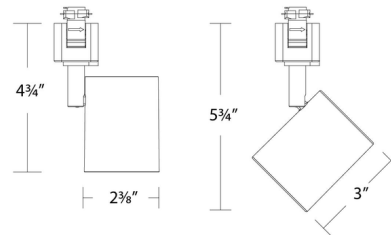

Description

The H Series (Halo) Charge 8020 120 Volt Color-Select track head offers superior light output in a small, unobtrusive design. Features a color select switch allowing user to select between 2700K, 3000K, 3500K, 4000K or 5000K color temperature with a frosted TIR lens. 350 design horizontal and 90 degree vertical aiming. Driver concealed within fixture. TRIAC and ELV dimming. Compatibility: WAC H Series and Halo 120 volt single circuit line voltage track system (Halo track by others) Sold in 2-pack, 6-pack and 12-pack options.

Shown in white / clear

Specifications

COLOR Clear
BODY FINISH White
WATTAGE 9W
DIMMER Low Voltage Electronic
DIMENSIONS 2.38"W x 5.88"H
INTEGRATED LED MODULE LED/9W/120V LED

Technical Information

LAMP COLOR CCT Select
LUMENS/WATT 96.11
LUMINOUS FLUX 865 lumens