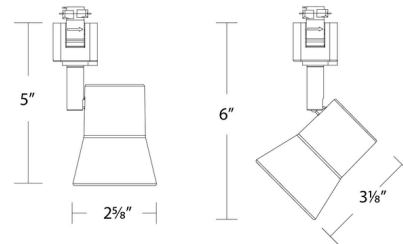

CLICK TO VIEW PRODUCT

Notes: