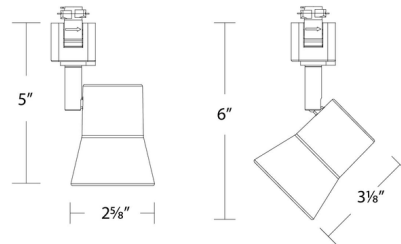

CLICK TO VIEW PRODUCT

Notes: