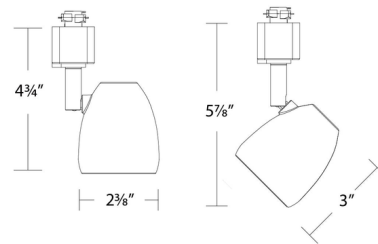

CLICK TO VIEW PRODUCT

Notes: