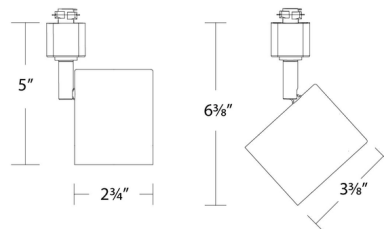

CLICK TO VIEW PRODUCT

Notes: