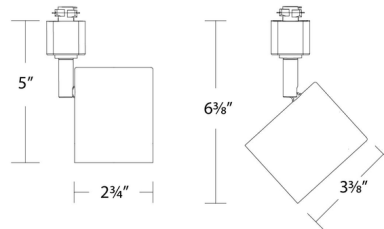

CLICK TO VIEW PRODUCT

Notes: