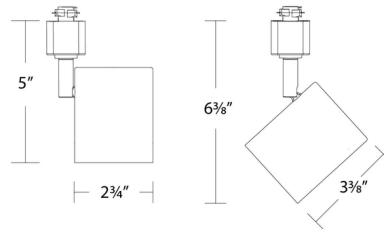

### Description

The Charge 8020 120 Volt Color-Select track head offers superior light output in a small, unobtrusive design. Features a color select switch allowing user to select between 2700K, 3000K, 3500K, 4000K or 5000K color temperature with a frosted TIR lens. 350 design horizontal and 90 degree vertical aiming. Driver concealed within fixture. TRIAC and ELV dimming. Choice of H, J, or L Track System compatibility. Compatibility: L: WAC L Series and Lightolier Lytespan 120 volt single circuit track (Lightolier track by others) J: WAC J Series single circuit track and Juno 120 volt single circuit and two circuit track systems H: WAC H Series and Halo 120 volt single circuit line voltage track system (Halo track by others)

### Specifications

COLOR	N/A
BODY FINISH	White
WATTAGE	15W
DIMMER	Low Voltage Electronic
DIMENSIONS	2.75"W x 6.38"H
INTEGRATED LED MODULE	1 x LED/15W/120V LED

### Technical Information

BEAM ANGLE	56°
LAMP COLOR	CCT Select
LUMENS/WATT	88.67
LUMINOUS FLUX	1330 lumens

Shown in white

CLICK TO VIEW PRODUCT

Notes: