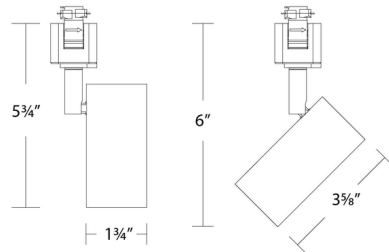

### Specifications

COLOR . . . . . N/A  
BODY FINISH . . . . . Black  
WATTAGE . . . . . 10W  
DIMMER . . . . . Low Voltage Electronic  
DIMENSIONS . . . . . 1.75"W x 6"H  
INTEGRATED LED MODULE . . . . . 1 x LED/10W/120V LED

### Technical Information

BEAM ANGLE . . . . . 36°  
COLOR RENDERING . . . . . 90 CRI  
LAMP COLOR . . . . . CCT Select  
LUMENS/WATT . . . . . 71.00  
LUMINOUS FLUX . . . . . 710 lumens

Shown in black

CLICK TO VIEW PRODUCT