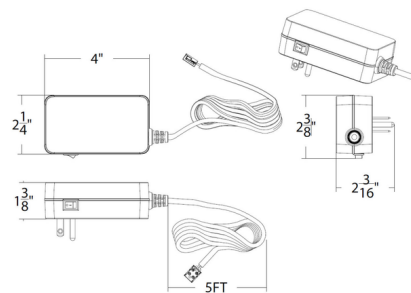

Description

The Linear Undercabinet 120V input / 24V output Class 2 electronic transformer is designed to be used as a plug-and play style transformer. Includes a 60 inch cord with an quick connect live end. Integral on/off switch. Inherently protected and power limited, protecting the lighting system from both normal and abnormal short circuits. Built-in auto reset, soft start, short and overload circuit protection features. The soft start delayed start feature extends lamp life by delaying the abrupt inrush current to the lamp. Designed for use with WAC Lighting linear undercabinet system. TRIAC and ELV dimming.

Shown in black

Specifications

COLOR	N/A
BODY FINISH	Black
WATTAGE	60W
DIMMER	Low Voltage Electronic
DIMENSIONS	4"W x 1.38"H x 2.25"D
BULB NOT INCLUDED	LED/60W/120V LED

CLICK TO VIEW PRODUCT

Notes: