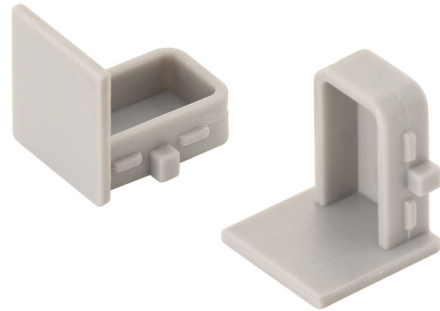

Lightology

lightology.com
866-954-4489
05-20-26

Project: _____

Company: _____

Location: _____ Fixture Type: _____

SPEC #: **WAC1425255**

Approved On: _____ Approved By: _____

Linear Undercabinet End Caps By WAC Lighting

Description

End Caps designed for use with WAC Lighting linear undercabinet lighting system.

Shown in white

Specifications

COLOR	N/A
BODY FINISH	White
WATTAGE	N/A
DIMMER	N/A
DIMENSIONS	N/A
BULB	N/A

CLICK TO VIEW PRODUCT