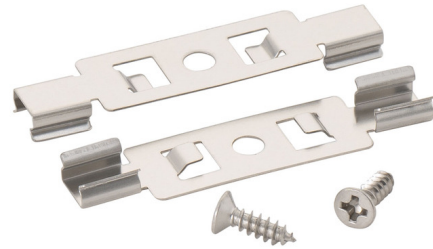

Lightology

lightology.com
866-954-4489
05-22-26

Project: _____

Company: _____

Location: _____ Fixture Type: _____

SPEC #: **WAC1425256**

Approved On: _____ Approved By: _____

Linear Undercabinet Fixed Base By WAC Lighting

Description

Fixed Base designed for use with WAC Lighting linear undercabinet lighting system.

Shown in white

Specifications

COLOR	N/A
BODY FINISH	White
WATTAGE	N/A
DIMMER	N/A
DIMENSIONS	N/A
BULB	N/A

CLICK TO VIEW PRODUCT