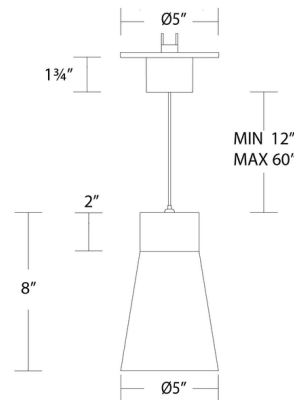

CLICK TO VIEW PRODUCT

Notes: