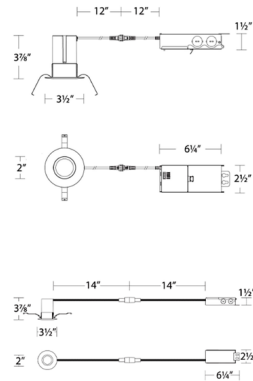

Shown in white / frosted

CLICK TO VIEW PRODUCT

Notes: