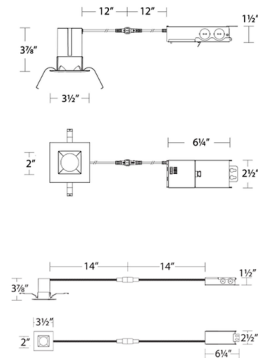

CLICK TO VIEW PRODUCT

Notes: