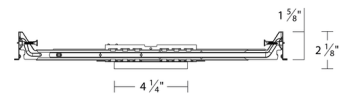

### Description

The Kenric 3.5 Inch Frame In Kit is designed for new construction installation.

### Specifications

COLOR	N/A
BODY FINISH	Galvanized Steel
WATTAGE	N/A
DIMMER	N/A
DIMENSIONS	24"W x 2.12"H x 10.1"D
BULB	N/A

Shown in galvanized steel

CLICK TO VIEW PRODUCT

Notes: