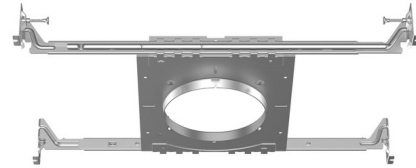

## Kenric 3.5 Inch New Construction Frame In Kit By WAC Lighting

### Description

The Kenric 3.5 Inch Frame In Kit is designed for new construction installation.

### Specifications

COLOR	N/A
BODY FINISH	Galvanized Steel
WATTAGE	N/A
DIMMER	N/A
DIMENSIONS	24"W x 2.12"H x 10.1"D
BULB	N/A

Shown in galvanized steel

CLICK TO VIEW PRODUCT

Notes: