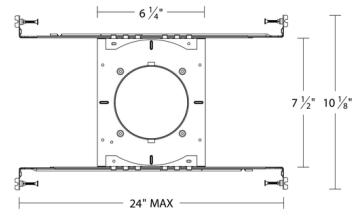

### Description

The Kenric 3.5 Inch Frame In Kit is designed for new construction installation.

### Specifications

COLOR	N/A
BODY FINISH	Galvanized Steel
WATTAGE	N/A
DIMMER	N/A
DIMENSIONS	24"W x 2.12"H x 10.1"D
BULB	N/A

Shown in galvanized steel

CLICK TO VIEW PRODUCT

Notes: