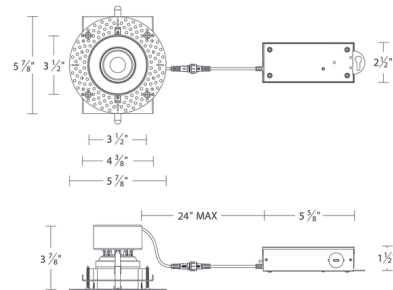

Description

The Kenric 3.5 Inch Round Trimless Color-Select Recessed Trim with Driver is a low profile fixture with deeply regressed LED for superior glare control with rotatable multi-axis 360 degree horizontal and 30 degree vertical aiming. Includes driver and TIR lens. Kenrick features a color select switch which allows user to field select between 2700K, 3000K, 3500K, 4000K, and 5000K color temperature options. TRIAC and ELV dimming at 120V. 0-10V dimming at 277V. Optional frame-in kit for new construction applications sold separately

Specifications

REFLECTOR/BAFFLE COLOR	N/A
BODY FINISH	White
WATTAGE	14.5W
DIMMER	Low Voltage Electronic
DIMENSIONS	3.5"W x 3.75"H
INTEGRATED LED MODULE	1 x LED/14.5W/120-277V LED

Technical Information

APERTURE SHAPE	Round
HOUSING HEIGHT	4"
HOUSING TYPE	Remodel IC Airtight
CEILING TYPE	Drywall Trimless/Flush
FUNCTION	Adjustable Accent
LAMP LIFE	50000 hours
BEAM ANGLE	36°
COLOR RENDERING	90 CRI
LAMP COLOR	CCT Select
LUMENS/WATT	100.00
LUMINOUS FLUX	1450 lumens

Shown in white

CLICK TO VIEW PRODUCT

Notes: