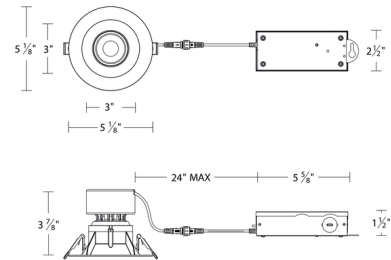

Description

The Kenric 3.5 Inch Round Color-Select Recessed Trim with Driver is a low profile fixture with deeply regressed LED for superior glare control with rotatable multi-axis 360 degree horizontal and 30 degree vertical aiming. Includes driver and TIR lens. Kenrick features a color select switch which allows user to field select between 2700K, 3000K, 3500K, 4000K, and 5000K color temperature options. TRIAC and ELV dimming at 120V. 0-10V dimming at 277V. Optional frame-in kit for new construction applications sold separately

Specifications

REFLECTOR/BAFFLE COLOR	N/A
BODY FINISH	White
WATTAGE	14.5W
DIMMER	Low Voltage Electronic
DIMENSIONS	3.5"W x 3.75"H
INTEGRATED LED MODULE	1 x LED/14.5W/120-277V LED

Technical Information

APERTURE SHAPE	Round
HOUSING HEIGHT	4"
HOUSING TYPE	Remodel IC Airtight
CEILING TYPE	Drywall with Trim
FUNCTION	Adjustable Accent
LAMP LIFE	50000 hours
BEAM ANGLE	36°
COLOR RENDERING	90 CRI
LAMP COLOR	CCT Select
LUMENS/WATT	97.93
LUMINOUS FLUX	1420 lumens

Shown in white

CLICK TO VIEW PRODUCT

Notes: