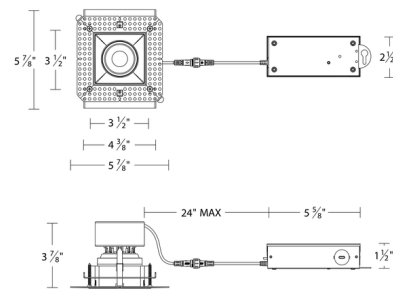

Description

The Kenric 3.5 Inch Square Trimless Color-Select Recessed Trim with Driver is a low profile fixture with deeply regressed LED for superior glare control with rotatable multi-axis 360 degree horizontal and 30 degree vertical aiming. Includes driver and TIR lens. Kenrick features a color select switch which allows user to field select between 2700K, 3000K, 3500K, 4000K, and 5000K color temperature options. TRIAC and ELV dimming at 120V. 0-10V dimming at 277V. Optional frame-in kit for new construction applications sold separately

Specifications

REFLECTOR/BAFFLE COLOR	N/A
BODY FINISH	White
WATTAGE	14.5W
DIMMER	Low Voltage Electronic
DIMENSIONS	3.5"W x 3.75"H
INTEGRATED LED MODULE	1 x LED/14.5W/120-277V LED

Technical Information

APERTURE SHAPE	Square
HOUSING HEIGHT	4"
HOUSING TYPE	Remodel IC Airtight
CEILING TYPE	Drywall Trimless/Flush
FUNCTION	Downlight
LAMP LIFE	50000 hours
BEAM ANGLE	36°
COLOR RENDERING	90 CRI
LAMP COLOR	CCT Select
LUMENS/WATT	100.00
LUMINOUS FLUX	1450 lumens

Shown in white

CLICK TO VIEW PRODUCT

Notes: