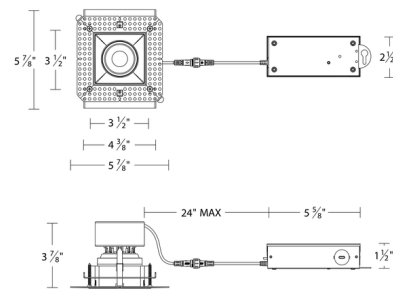

### Description

The Kenric 3.5 Inch Square Trimless Color-Select Recessed Trim with Driver is a low profile fixture with deeply regressed LED for superior glare control with rotatable multi-axis 360 degree horizontal and 30 degree vertical aiming. Includes driver and TIR lens. Kenrick features a color select switch which allows user to field select between 2700K, 3000K, 3500K, 4000K, and 5000K color temperature options. TRIAC and ELV dimming at 120V. 0-10V dimming at 277V. Optional frame-in kit for new construction applications sold separately

### Specifications

REFLECTOR/BAFFLE COLOR	N/A
BODY FINISH	White
WATTAGE	14.5W
DIMMER	Low Voltage Electronic
DIMENSIONS	3.5"W x 3.75"H
INTEGRATED LED MODULE	1 x LED/14.5W/120-277V LED

### Technical Information

APERTURE SHAPE	Square
HOUSING HEIGHT	4"
HOUSING TYPE	Remodel IC Airtight
CEILING TYPE	Drywall Trimless/Flush
FUNCTION	Downlight
LAMP LIFE	50000 hours
BEAM ANGLE	36°
COLOR RENDERING	90 CRI
LAMP COLOR	CCT Select
LUMENS/WATT	100.00
LUMINOUS FLUX	1450 lumens