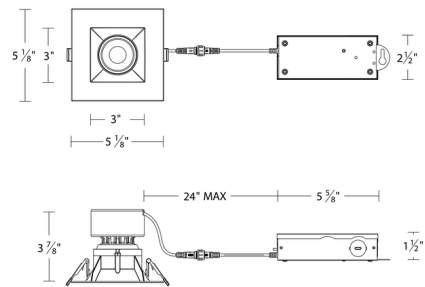

Description

The Kenric 3.5 Inch Square Color-Select Recessed Trim with Driver is a low profile fixture with deeply regressed LED for superior glare control with rotatable multi-axis 360 degree horizontal and 30 degree vertical aiming. Kenrick features a color select switch which allows user to field select between 2700K, 3000K, 3500K, 4000K, and 5000K color temperature options. TRIAC and ELV dimming at 120V. 0-10V dimming at 277V. Optional frame-in kit for new construction applications sold separately

Specifications

REFLECTOR/BAFFLE COLOR	N/A
BODY FINISH	White
WATTAGE	14.5W
DIMMER	Low Voltage Electronic
DIMENSIONS	3.5"W x 3.75"H
INTEGRATED LED MODULE	1 x LED/14.5W/120-277V LED

Technical Information

APERTURE SHAPE	Square
HOUSING HEIGHT	4"
HOUSING TYPE	Remodel IC Airtight
CEILING TYPE	Drywall with Trim
FUNCTION	Adjustable Accent
LAMP LIFE	50000 hours
BEAM ANGLE	36°
COLOR RENDERING	90 CRI
LAMP COLOR	CCT Select
LUMENS/WATT	97.93
LUMINOUS FLUX	1420 lumens

Shown in white

CLICK TO VIEW PRODUCT

Notes: