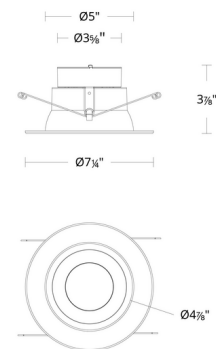

CLICK TO VIEW PRODUCT

Notes: