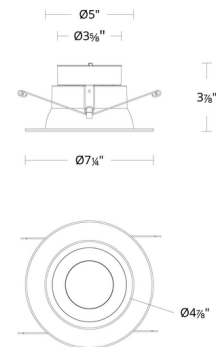

Specifications

REFLECTOR/BAFFLE COLOR	Clear
BODY FINISH	White
WATTAGE	13W
DIMMER	Low Voltage Electronic
DIMENSIONS	4.87"W x 3.75"H
INTEGRATED LED MODULE	1 x LED/13W/120V LED

Technical Information

APERTURE SHAPE	Round
HOUSING HEIGHT	4"
HOUSING TYPE	Retro kit
CEILING TYPE	Drywall with Trim
FUNCTION	Adjustable Accent
LAMP LIFE	50000 hours
COLOR RENDERING	90 CRI
LAMP COLOR	CCT Select
LUMENS/WATT	97.69
LUMINOUS FLUX	1270 lumens

Shown in white / clear

CLICK TO VIEW PRODUCT

Notes: