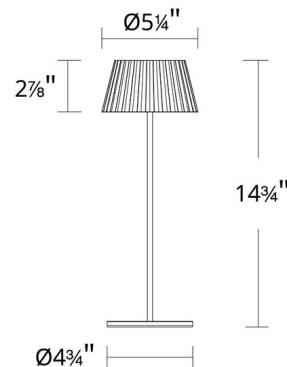

CLICK TO VIEW PRODUCT

Notes: