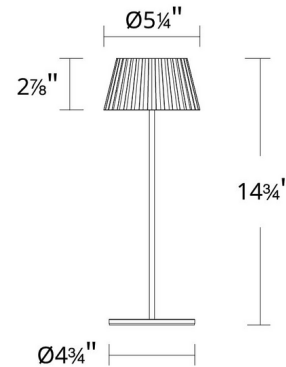

CLICK TO VIEW PRODUCT

Notes: