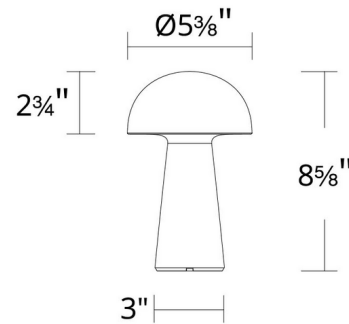

Description

The Darla Color-Select Portable Table Lamp features a conical-shaped shade and sleek base for a tasteful layer of light for an indoor or outdoor application. Rechargeable battery with 8+ hours of battery life on a single charge. Power supply and USB-C cable included. Tap to switch between color temperatures (2200K/2700K/3000K) or hold to dim.

Shown in white

Specifications

COLOR	N/A
BODY FINISH	White
WATTAGE	2W
DIMMER	Included
DIMENSIONS	5.38"W x 8.63"H
INTEGRATED LED MODULE	1 x LED/2W/120V LED

Technical Information

COLOR RENDERING	85 CRI
LAMP COLOR	CCT Select
LUMENS/WATT	80.00
LUMINOUS FLUX	160 lumens