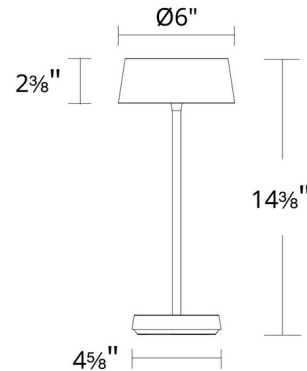

Shown in white / clear

CLICK TO VIEW PRODUCT

Notes: