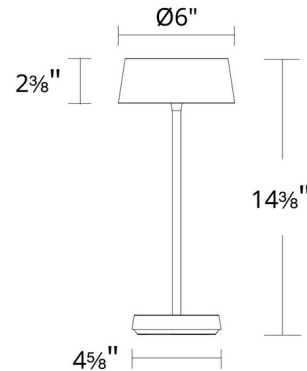

### Specifications

COLOR . . . . . Clear  
BODY FINISH . . . . . White  
WATTAGE . . . . . 2W  
DIMMER . . . . . Included  
DIMENSIONS . . . . . 6"W x 14.38"H  
INTEGRATED LED MODULE . . . . . 1 x LED/2W/120V LED