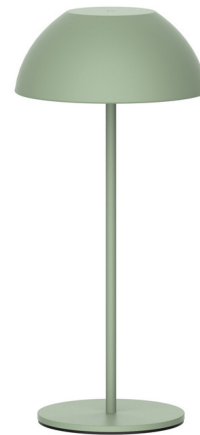

Lightology

lightology.com
866-954-4489
07-03-26

Project: _____
Company: _____
Location: _____ Fixture Type: _____
SPEC #: **WAC1425297**
Approved On: _____ Approved By: _____

Channing Color-Select Portable Table Lamp By WAC Lighting

Description

The Channing Color-Select Portable Table Lamp features a conical-shaped shade and sleek base for a tasteful layer of light for indoor or outdoor applications. Rechargeable battery with 10+ hours of battery life on a single charge. Power supply and USB-C cable included. Tap to switch between color temperatures (2200K/2700K/3000K) or hold to dim.

Specifications

COLOR N/A
BODY FINISH Green
WATTAGE 2W
DIMMER Included
DIMENSIONS 5.13"W x 11"H
INTEGRATED LED MODULE 1 x LED/2W/120V LED

Technical Information

COLOR RENDERING 85 CRI
LAMP COLOR CCT Select
LUMENS/WATT 100.00
LUMINOUS FLUX 200 lumens