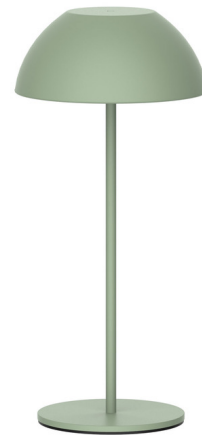

Lightology

lightology.com
866-954-4489
04-24-26

Project: _____
Company: _____
Location: _____ Fixture Type: _____
SPEC #: **WAC1425297**
Approved On: _____ Approved By: _____

Channing Color-Select Portable Table Lamp By WAC Lighting

Description

The Channing Color-Select Portable Table Lamp features a conical-shaped shade and sleek base for a tasteful layer of light for indoor or outdoor applications. Rechargeable battery with 10+ hours of battery life on a single charge. Power supply and USB-C cable included. Tap to switch between color temperatures (2200K/2700K/3000K) or hold to dim.

Specifications

COLOR	N/A
BODY FINISH	Green
WATTAGE	2W
DIMMER	Included
DIMENSIONS	5.13"W x 11"H
INTEGRATED LED MODULE	1 x LED/2W/120V LED

Technical Information

COLOR RENDERING	85 CRI
LAMP COLOR	CCT Select
LUMENS/WATT	100.00
LUMINOUS FLUX	200 lumens