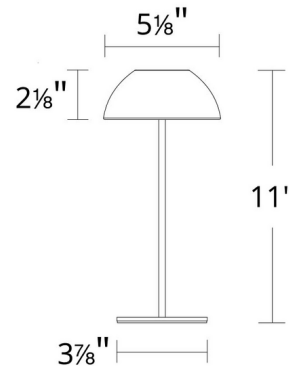

CLICK TO VIEW PRODUCT

Notes: