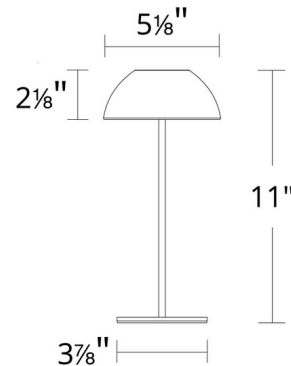

CLICK TO VIEW PRODUCT

Notes: