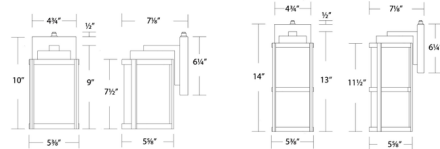

Shown in bronze / white

Specifications

| | |
|-----------------------|------------------------|
| COLOR | White |
| BODY FINISH | Bronze |
| WATTAGE | 11W |
| DIMMER | Low Voltage Electronic |
| DIMENSIONS | 5.37"W x 10"H x 7.12"D |
| INTEGRATED LED MODULE | 1 x LED/11W/120V LED |