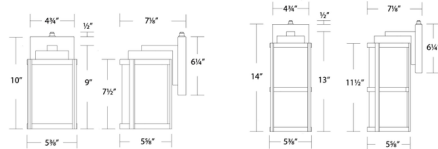

Shown in bronze / white

Specifications

COLOR	White
BODY FINISH	Bronze
WATTAGE	11W
DIMMER	Low Voltage Electronic
DIMENSIONS	5.37"W x 10"H x 7.12"D
INTEGRATED LED MODULE	1 x LED/11W/120V LED

Technical Information