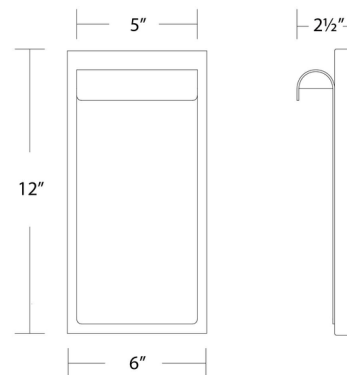

Shown in white on black

CLICK TO VIEW PRODUCT

Notes: