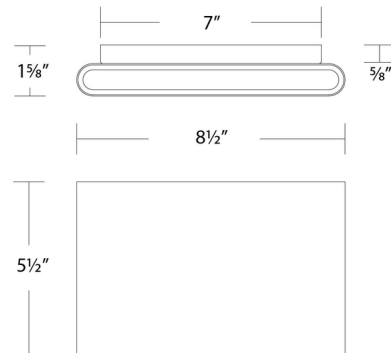

CLICK TO VIEW PRODUCT

Notes: