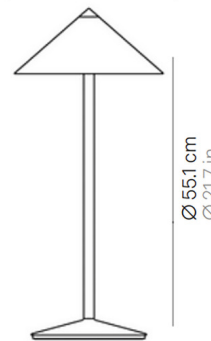

By Zafferano America

Description

The Pina L Portable Lamp adds a unique, functional touch to smaller spaces in the home. A slim die-cast aluminum body holds a cone shaped shade that tilts side to side 90 degrees to direct light just where you want it. A dimming touch control and has 3 color temperature selections: 2200K (Candlelight), 2700K (Warm White), and 3000K (Cool White). The Pina L Portable Lamp includes an induction charging base, allowing it to be a lightweight, portable solution to lighting. Suitable for indoor or outdoor (IP65 rated) use. Approximately 13 hours battery life with an approximate 7 hours charging time.

Specifications

COLOR	White
BODY FINISH	N/A
WATTAGE	6W
DIMMER	Included
DIMENSIONS	10.2"W x 21.7"H
INTEGRATED LED MODULE	1 x LED/6W/120V LED

Technical Information

LUMENS/WATT	110.50
LUMINOUS FLUX	663 lumens

Shown in white

Ø 25.9 cm
Ø 10.2 in

CLICK TO VIEW PRODUCT

Notes: