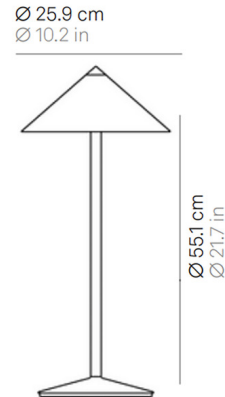

CLICK TO VIEW PRODUCT

Notes: