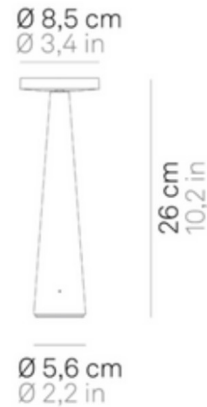

CLICK TO VIEW PRODUCT

Notes: