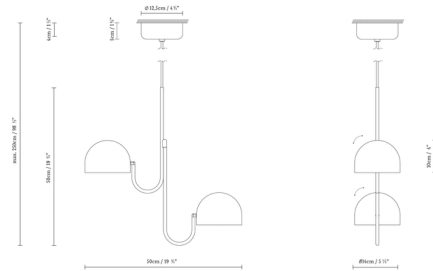

By B.lux

Description

The Bowee S2 Pendant offers a clean-lined modern aesthetic that will heighten the decor of any space. The pendant's curving metal frame supports a pair of half-sphere shades, which can be rotated to direct their light. Diffusers in the bottom of the shades soften the light for gentle, ambient illumination.

Specifications

COLOR	N/A
BODY FINISH	Black
WATTAGE	18W
DIMMER	0-10V
DIMENSIONS	19.75"W x 19.75"H x 5.5"D
INTEGRATED LED MODULE	2 x LED/9W/120V LED

Technical Information

COLOR RENDERING	90 CRI
LAMP COLOR	2700K
LUMENS/WATT	186.67
LUMINOUS FLUX	1680 lumens

Shown in black

CLICK TO VIEW PRODUCT

Notes: