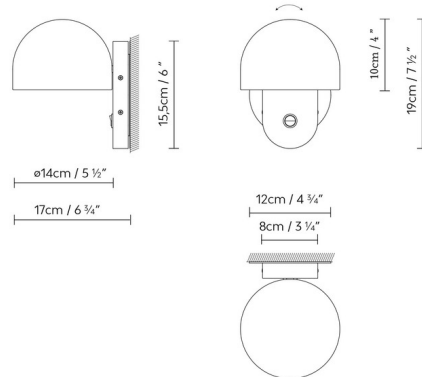

### Description

The Bowee W3 Wall Sconce brings a clean look to your space that is both bold in color and style. An adjustable half sphere shade features an acrylic diffuser to direct the light exactly where you need it. On/off switch on backplate. Note: Includes round mounting plate to cover standard US junction box (not pictured).

### Specifications

COLOR	N/A
BODY FINISH	Beige
WATTAGE	8W
DIMMER	N/A
DIMENSIONS	4.75"W x 7.5"H x 7.5"D
INTEGRATED LED MODULE	1 x LED/8W/120V LED