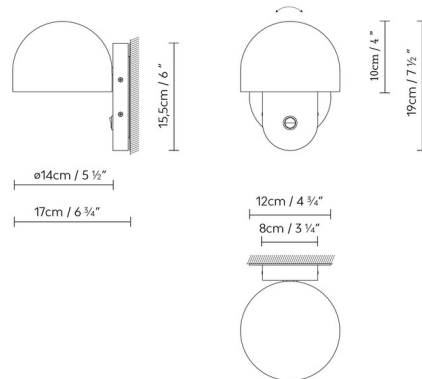

By B.lux

Description

The Bowee W3 Wall Sconce brings a clean look to your space that is both bold in color and style. An adjustable half sphere shade features an acrylic diffuser to direct the light exactly where you need it. On/off switch on backplate. Note: Includes round mounting plate to cover standard US junction box (not pictured).

Shown in beige

Specifications

COLOR	N/A
BODY FINISH	Beige
WATTAGE	8W
DIMMER	N/A
DIMENSIONS	4.75"W x 7.5"H x 7.5"D
INTEGRATED LED MODULE	1 x LED/8W/120V LED

Technical Information

COLOR RENDERING	90 CRI
LAMP COLOR	2700K
LUMENS/WATT	70.00
LUMINOUS FLUX	560 lumens