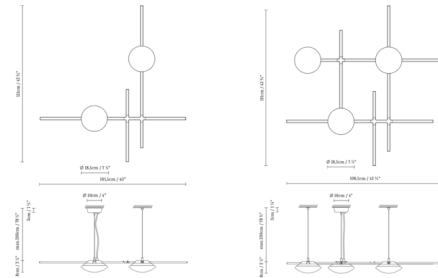

By B.lux

Description

The Crosshatch Pendant features an aluminum frame in a grid structure accented by circular opal glass diffusers. The diffusers house LED light sources to provide bright but comfortable illumination with minimal glare. Install multiple fixtures in the same space to create an overlapping grid pattern that adds a decorative accent without being visually overpowering. Phase cut dimmable.

Shown in black / opal

Specifications

COLOR Opal
 BODY FINISH Black
 WATTAGE 36W
 DIMMER Low Voltage Electronic
 DIMENSIONS 43.7"W x 3.25"H x 42.7"D
 INTEGRATED LED MODULE 2 x LED/18W/120V LED

Technical Information