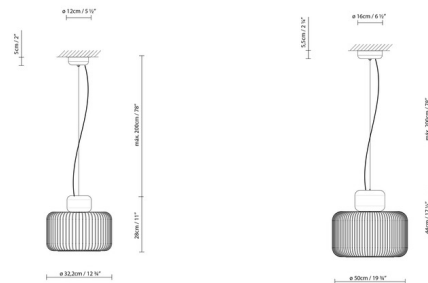

### Description

The Keshi Pendant will be a stunning addition to any chic interior, featuring a black cage shade set beneath a sanded Black Marquina marble cylinder. The light source is positioned within the cylinder to direct light downward and minimize glare.

### Specifications

COLOR	N/A
BODY FINISH	Black
WATTAGE	6W
DIMMER	Standard 120V
DIMENSIONS	78"L x 19.75"W x 17.5"H
BULB NOT INCLUDED	1 x B10/Candelabra (E12)/6W/120V LED
OTHER BULB OPTIONS	1 x B10/Candelabra (E12)/40W/120V Incandescent