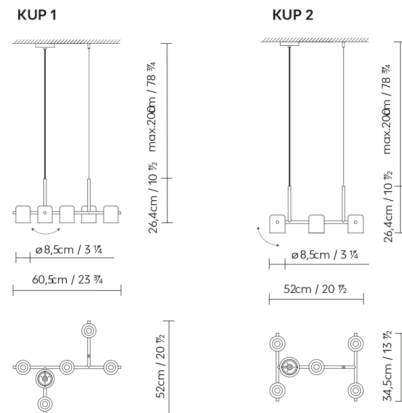

Shown in black / black

CLICK TO VIEW PRODUCT

Notes: