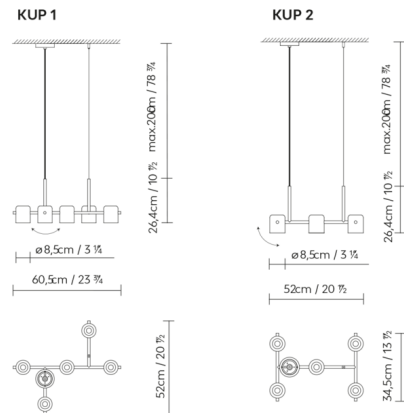

Shown in black / black

CLICK TO VIEW PRODUCT

Notes: