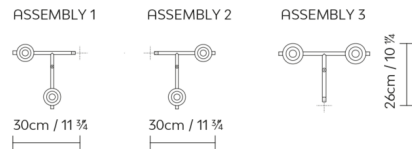

EXAMPLES:

CLICK TO VIEW PRODUCT

Notes: