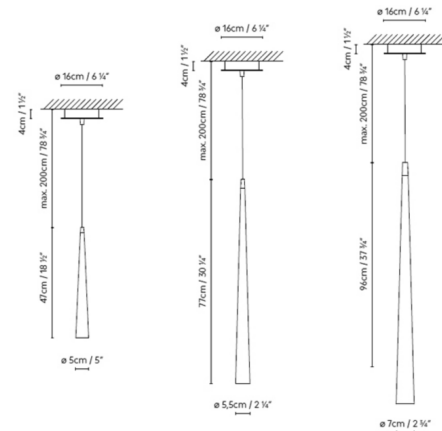

### Description

The Micro Pendant features a thin, conical silhouette that directs light downwards. Micro's simple, straightforward aesthetic allows it to effortlessly blend into a variety of decor styles. Group multiple pendants of varying sizes together to create a dazzling display. Non-dimmable; on-off only.

### Specifications

COLOR	N/A
BODY FINISH	White
WATTAGE	8.8W
DIMMER	Not Dimmable
DIMENSIONS	2.25"W x 30.25"H
INTEGRATED LED MODULE	1 x LED/8.8W/120-230V LED

### Technical Information

COLOR RENDERING	90 CRI
LAMP COLOR	2700K
LUMENS/WATT	87.50
LUMINOUS FLUX	770 lumens

Notes:

Shown in white

CLICK TO VIEW PRODUCT