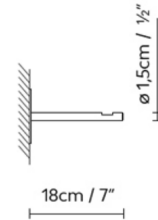

Shown in black

Specifications

COLOR	N/A
BODY FINISH	Black
WATTAGE	N/A
DIMMER	N/A
DIMENSIONS	4.25"W x 4.25"H x 7"D
BULB	N/A

CLICK TO VIEW PRODUCT

Notes: