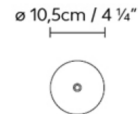

Shown in black

Specifications

COLOR	N/A
BODY FINISH	Black
WATTAGE	N/A
DIMMER	N/A
DIMENSIONS	4.25"W x 4.25"H x 7"D
BULB	N/A

CLICK TO VIEW PRODUCT

Notes: