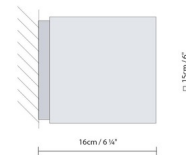

Shown in aluminum / opal

Specifications

COLOR	Opal
BODY FINISH	Aluminum
WATTAGE	8W
DIMMER	Not Dimmable
DIMENSIONS	6"W x 6.25"H x 6"D
INTEGRATED LED MODULE	1 x LED/8W/120V LED

Technical Information

COLOR RENDERING	90 CRI
LAMP COLOR	2700K
LUMENS/WATT	70.00
LUMINOUS FLUX	560 lumens