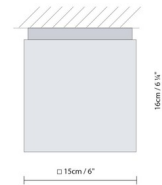

Shown in aluminum / opal

Specifications

COLOR	Opal
BODY FINISH	Aluminum
WATTAGE	8W
DIMMER	Not Dimmable
DIMENSIONS	6"W x 6.25"H x 6"D
INTEGRATED LED MODULE	1 x LED/8W/120V LED

Technical Information

COLOR RENDERING	90 CRI
LAMP COLOR	2700K
LUMENS/WATT	70.00
LUMINOUS FLUX	560 lumens