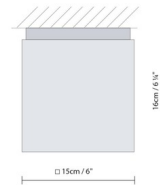

Shown in aluminum / opal

Specifications

COLOR	Opal
BODY FINISH	Aluminum
WATTAGE	8W
DIMMER	Not Dimmable
DIMENSIONS	6"W x 6.25"H x 6"D
INTEGRATED LED MODULE	1 x LED/8W/120V LED

Technical Information

COLOR RENDERING	90 CRI
LAMP COLOR	2700K
LUMENS/WATT	70.00
LUMINOUS FLUX	560 lumens