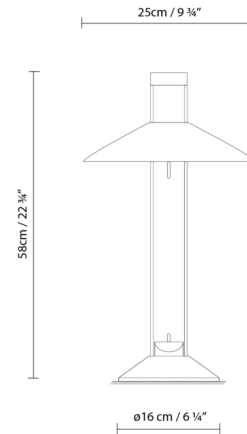

By B.lux

Description

The Regina Table Lamp features an open frame and tapered shade, which can be raised or lowered to adjust its light distribution. Regina's streamlined silhouette gives it a bold modern expression. Available in Raw Aluminum, Shiny Aluminum, or Shiny Aluminum base with White Glass shade. On/off switch on base.

Shown in shiny aluminum

Specifications

COLOR	N/A
BODY FINISH	Shiny Aluminum
WATTAGE	40W
DIMMER	N/A
DIMENSIONS	9.75"W x 22.75"H
INTEGRATED LED MODULE	2 x T3/G6.35/20W/12V Halogen

CLICK TO VIEW PRODUCT

Notes: