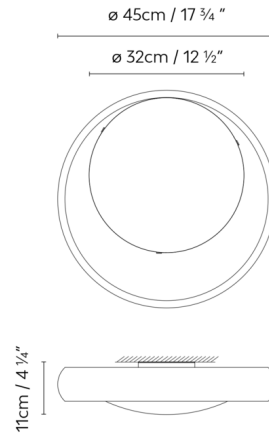

By B.lux

Description

The Ring Ceiling Light features a blown glass shade surrounded by a metal ring to cast uniform light downwards and a gentle perimeter halo above the fixture. Ring's sleek modern look is perfect for modern interiors, while its simplicity allows it to blend into almost any decor style.

Shown in black / opal

Specifications

COLOR	Opal
BODY FINISH	Black
WATTAGE	22W
DIMMER	Standard 120V
DIMENSIONS	17.75"W x 4.25"H
BULB NOT INCLUDED	2 x A19/Medium (E26)/11W/120V LED

CLICK TO VIEW PRODUCT

Notes: