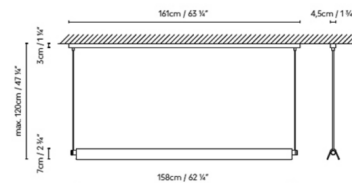

Shown in silver

Specifications

COLOR	N/A
BODY FINISH	Silver
WATTAGE	17W
DIMMER	Standard 120V
DIMENSIONS	50.5"L x 1.75"W x 2.75"H
BULB NOT INCLUDED	1 x T5/G5/17W/120V LED

CLICK TO VIEW PRODUCT

Notes: