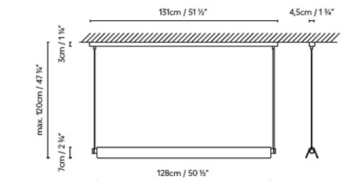

Shown in silver

Specifications

COLOR	N/A
BODY FINISH	Silver
WATTAGE	17W
DIMMER	Standard 120V
DIMENSIONS	50.5"L x 1.75"W x 2.75"H
BULB NOT INCLUDED	1 x T5/G5/17W/120V LED

CLICK TO VIEW PRODUCT

Notes: