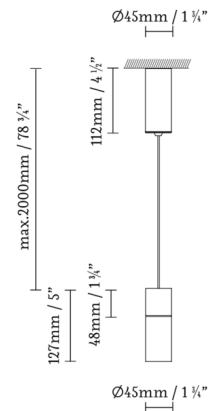

Shown in black / opal

Specifications

COLOR	Opal
BODY FINISH	Black
WATTAGE	6.3W
DIMMER	Not Dimmable
DIMENSIONS	1.75"W x 5"H
INTEGRATED LED MODULE	1 x LED/6.3W/120V LED

Technical Information

COLOR RENDERING	90 CRI
LAMP COLOR	2700K
LUMENS/WATT	99.52
LUMINOUS FLUX	627 lumens