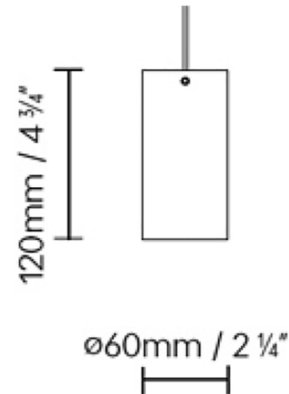

Lightology

lightology.com
866-954-4489
05-18-26

Project: _____

Company: _____

Location: _____ Fixture Type: _____

SPEC #: **BLX1427983**

Approved On: _____ Approved By: _____

Sis Spot Groove Glass Diffuser

By B.lux

Description

The Sis Spot Groove Glass Diffuser is an optional accessory for the Sis Spot Pendant by B.Lux. The grooved glass creates an intriguing visual texture and a captivating sparkle that will enhance the pendant's minimalist appeal. Includes glass diffuser only; pendant sold separately.

Shown in clear groove

Specifications

COLOR	Clear Groove
BODY FINISH	N/A
WATTAGE	N/A
DIMMER	N/A
DIMENSIONS	2.25"W x 4.75"H
BULB	N/A

CLICK TO VIEW PRODUCT

Notes: