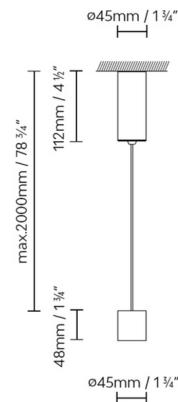

By B.lux

Description

The Sis Spot Pendant is a versatile, functional fixture that will effortlessly complement any decor style. The cylindrical aluminum pendant is available in a variety of beam spreads to suit different needs within the space. Note: The canopy is not wide enough to cover a standard US junction box.

Shown in black / white

Specifications

COLOR White
BODY FINISH Black
WATTAGE 6.3W
DIMMER Not Dimmable
DIMENSIONS 1.75"W x 1.75"H
INTEGRATED LED MODULE 1x LED/6.3W/120V LED

Technical Information

BEAM ANGLE 24°
COLOR RENDERING 90 CRI
LAMP COLOR 2700K
LUMENS/WATT 99.52
LUMINOUS FLUX 627 lumens